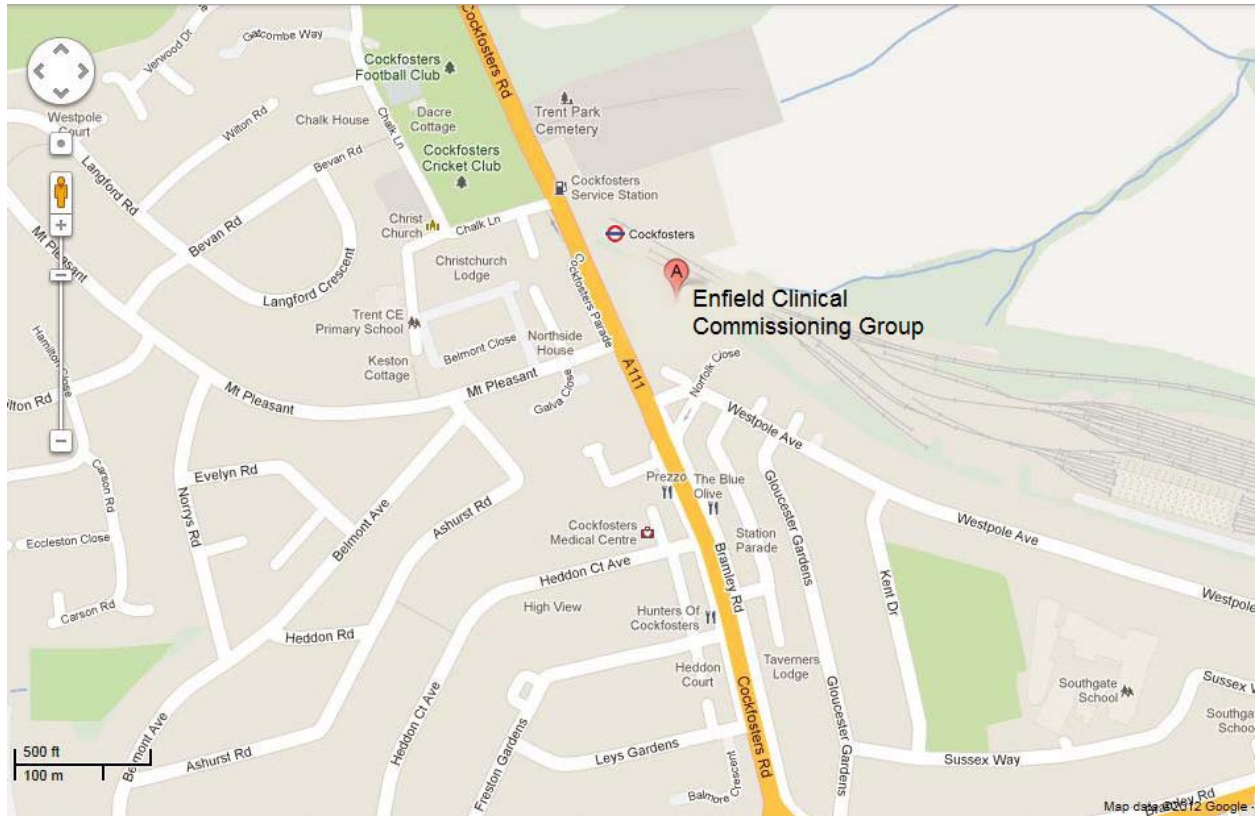

## How to find us

#### From the North:

- Leave the M25 at Junction 24
- At the roundabout take the exit marked A111 sign posted Cockfosters
- Continue forward at 3 mini roundabouts
- Pass Cockfosters Tube station on left
- Turn left onto Westpole Avenue
- Turn left onto Norfolk Close

Alternatively, please park your car in the car park next to Cockfosters tube station or in Westpole Avenue or surrounding streets.

### **By Tube**

Closest Tube station is Cockfosters which is located at the eastern end of the Piccadilly Line

On exiting the station turn left onto Cockfosters Road

Continue along Cockfosters Road until there is a break in the wall on left